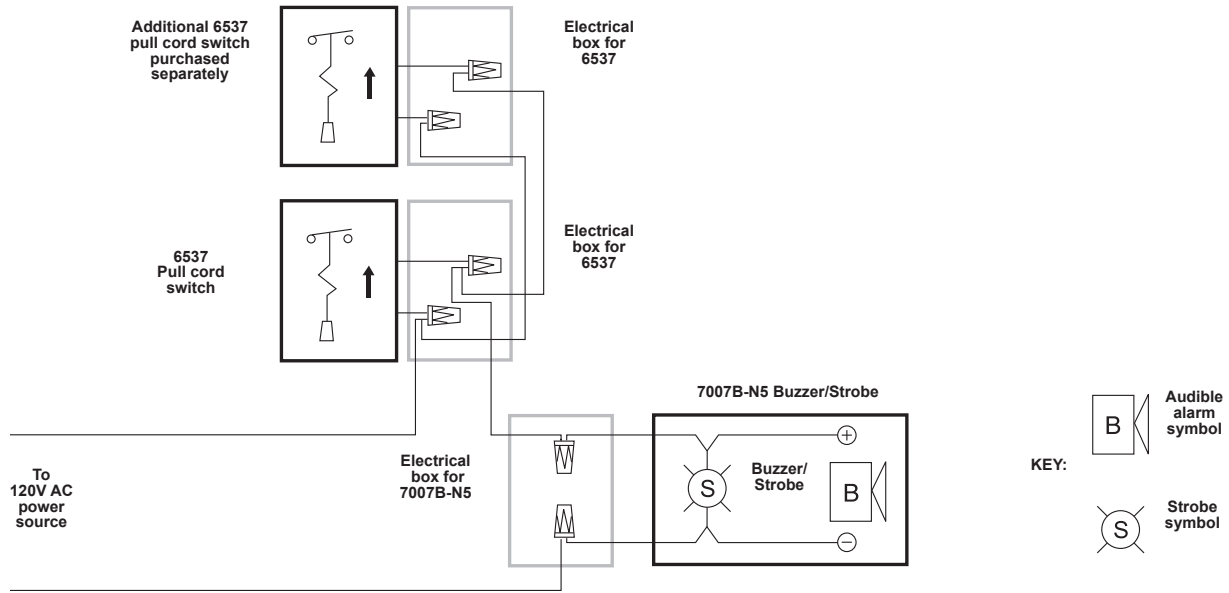

7007B-N5 Buzzer/Strobe

The 7007B-N5 buzzer/strobe is designed for installation in a single gang 2" (51mm) x 4" (102mm) box located over doors. Each unit contains an audible signal which generates an 59 dBA sound pressure level at 10 ft. and a 150 cd strobe. The unit draws 115 mA.

6537 Pull Cord Switch

The 6537 pull cord switch provides emergency call activation and reset. It has a stainless steel face plate with a DPST switch.

Features and Specifications

- Kit includes 7007B-N5 Buzzer/Strobe and 6537 Pull Cord Switch
- Double pole single throw switch
- Neutral white color
- Fits single gang box
- 68.6dB buzzer at 1 meter/59dB at 10ft.

Ordering Information

| Description | Cat. No. | Operating Voltage | Buzzer/Strobe | | Lens Color | Strobe Candela |
|-------------------------|-----------|-------------------|---------------|-----------------|------------|----------------|
| | | | Current | dBA at 1m/10ft. | | |
| Call for Assistance Kit | 7008B-N5 | 120V AC | 0.115 A | 68.6/59 | Clear | 150 |
| | 7008BA-N5 | 120V AC | 0.115 A | 68.6/59 | Amber | 120 |
| | 7008BB-N5 | 120V AC | 0.115 A | 68.6/59 | Blue | 51 |
| | 7008BG-N5 | 120V AC | 0.115 A | 68.6/59 | Green | 86 |
| | 7008BR-N5 | 120V AC | 0.115 A | 68.6/59 | Red | 74 |

Call for Assistance Kits

CFA Series

Technical Information

Connecting 7008B-N5 Call for Assistance Kit

Weights and Dimensions

| Cat. No. | Approx. Net Weight (lb.) | Approx. Shipping Weight (lb.) |
|-----------|--------------------------|-------------------------------|
| 7008B-N5 | 0.50 | 0.90 |
| 7008BA-N5 | 0.50 | 0.90 |
| 7008BB-N5 | 0.50 | 0.90 |
| 7008BG-N5 | 0.50 | 0.90 |
| 7008BR-N5 | 0.50 | 0.90 |